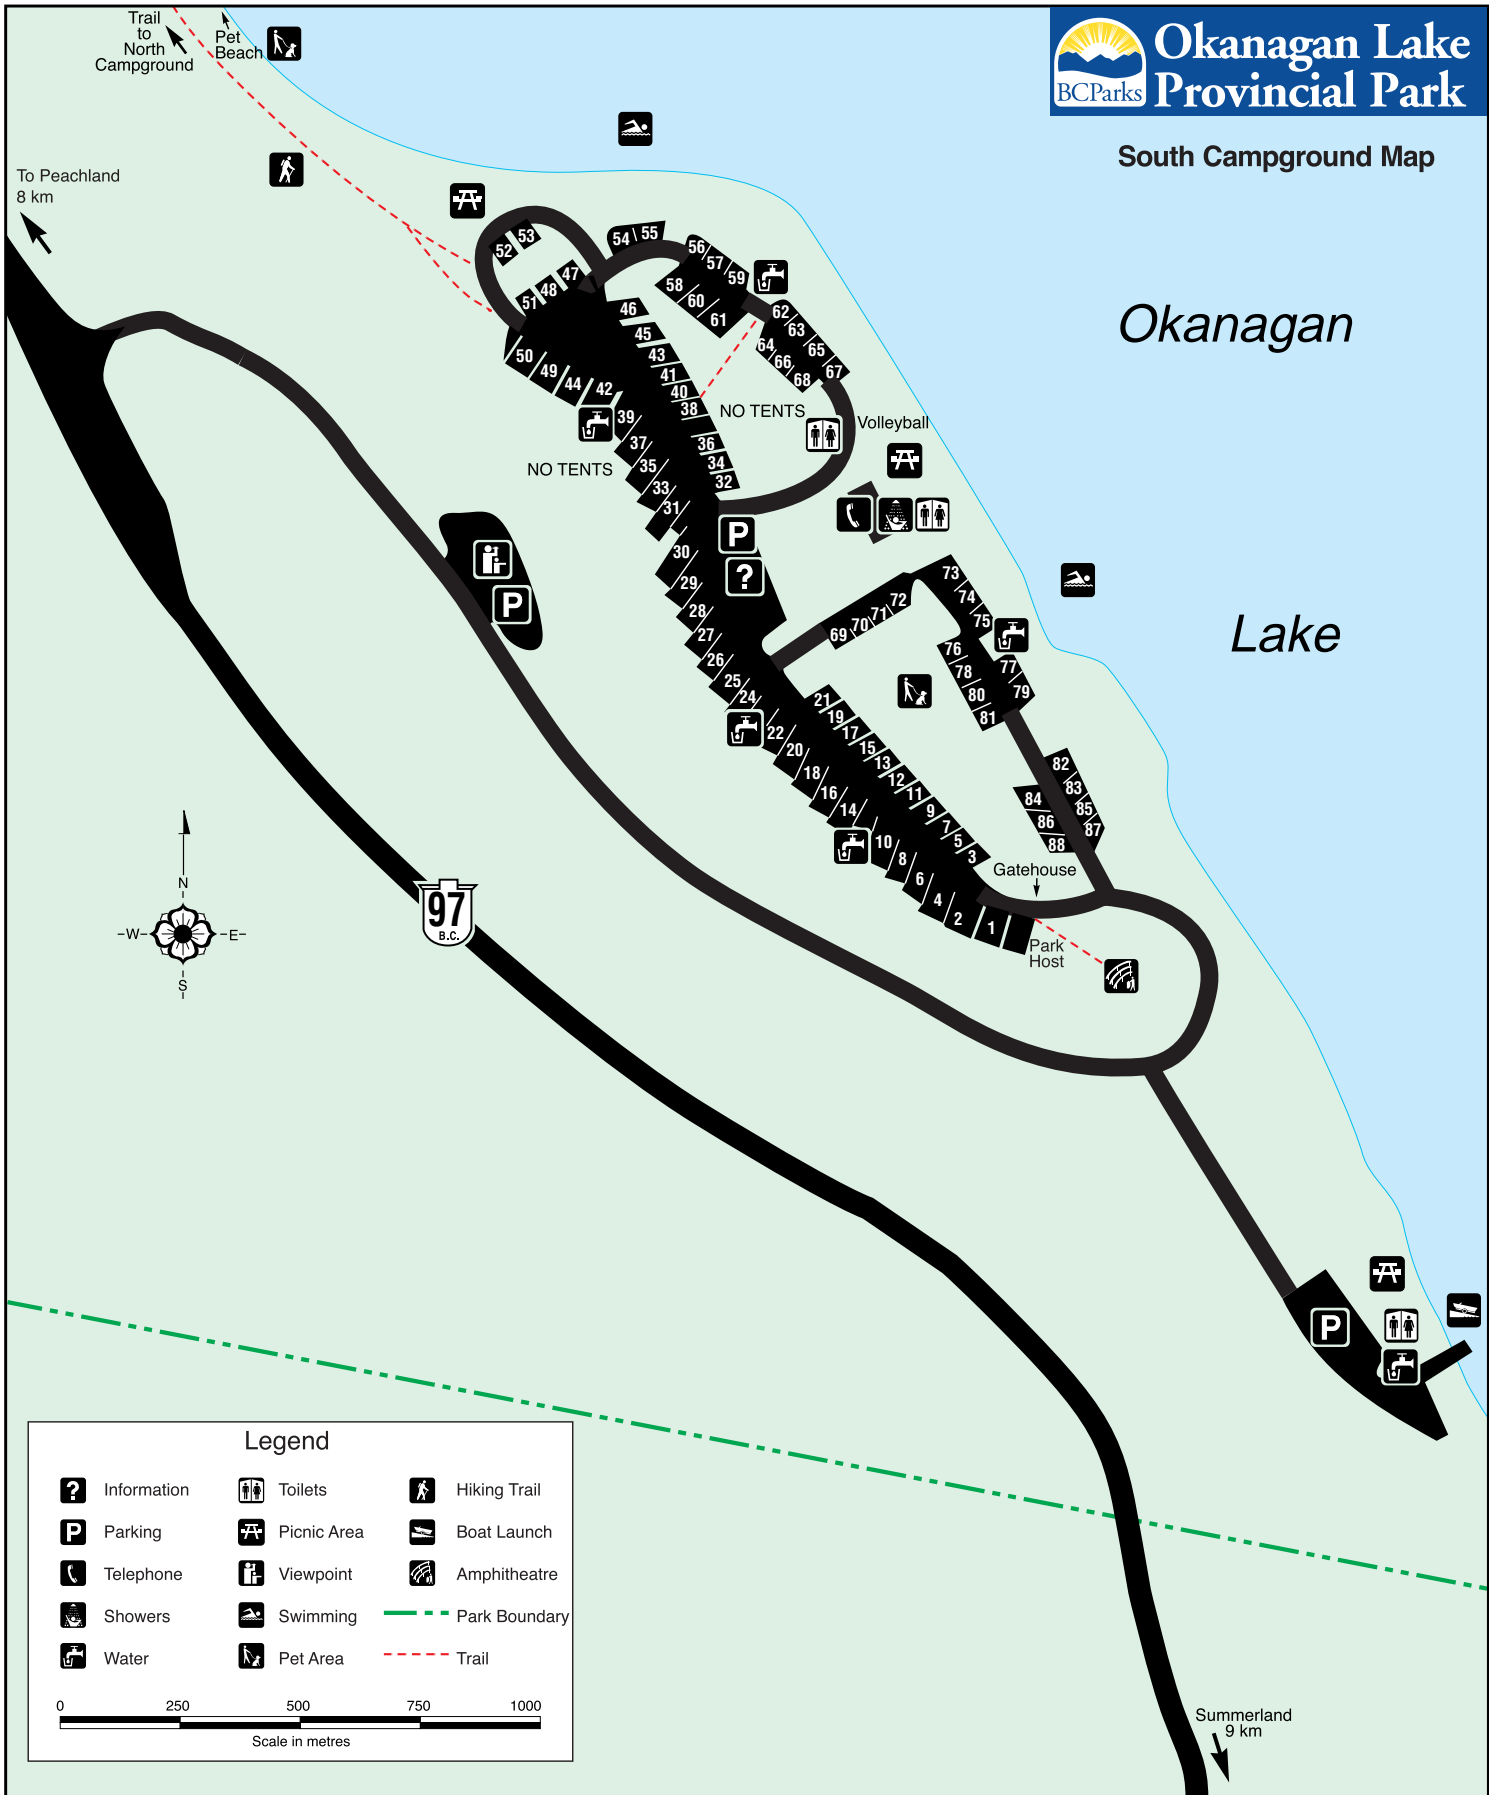

## South Campground Map

### Legend

- |             |             |               |
|-------------|-------------|---------------|
| Information | Toilets     | Hiking Trail  |
| Parking     | Picnic Area | Boat Launch   |
| Telephone   | Viewpoint   | Amphitheatre  |
| Showers     | Swimming    | Park Boundary |
| Water       | Pet Area    | Trail         |