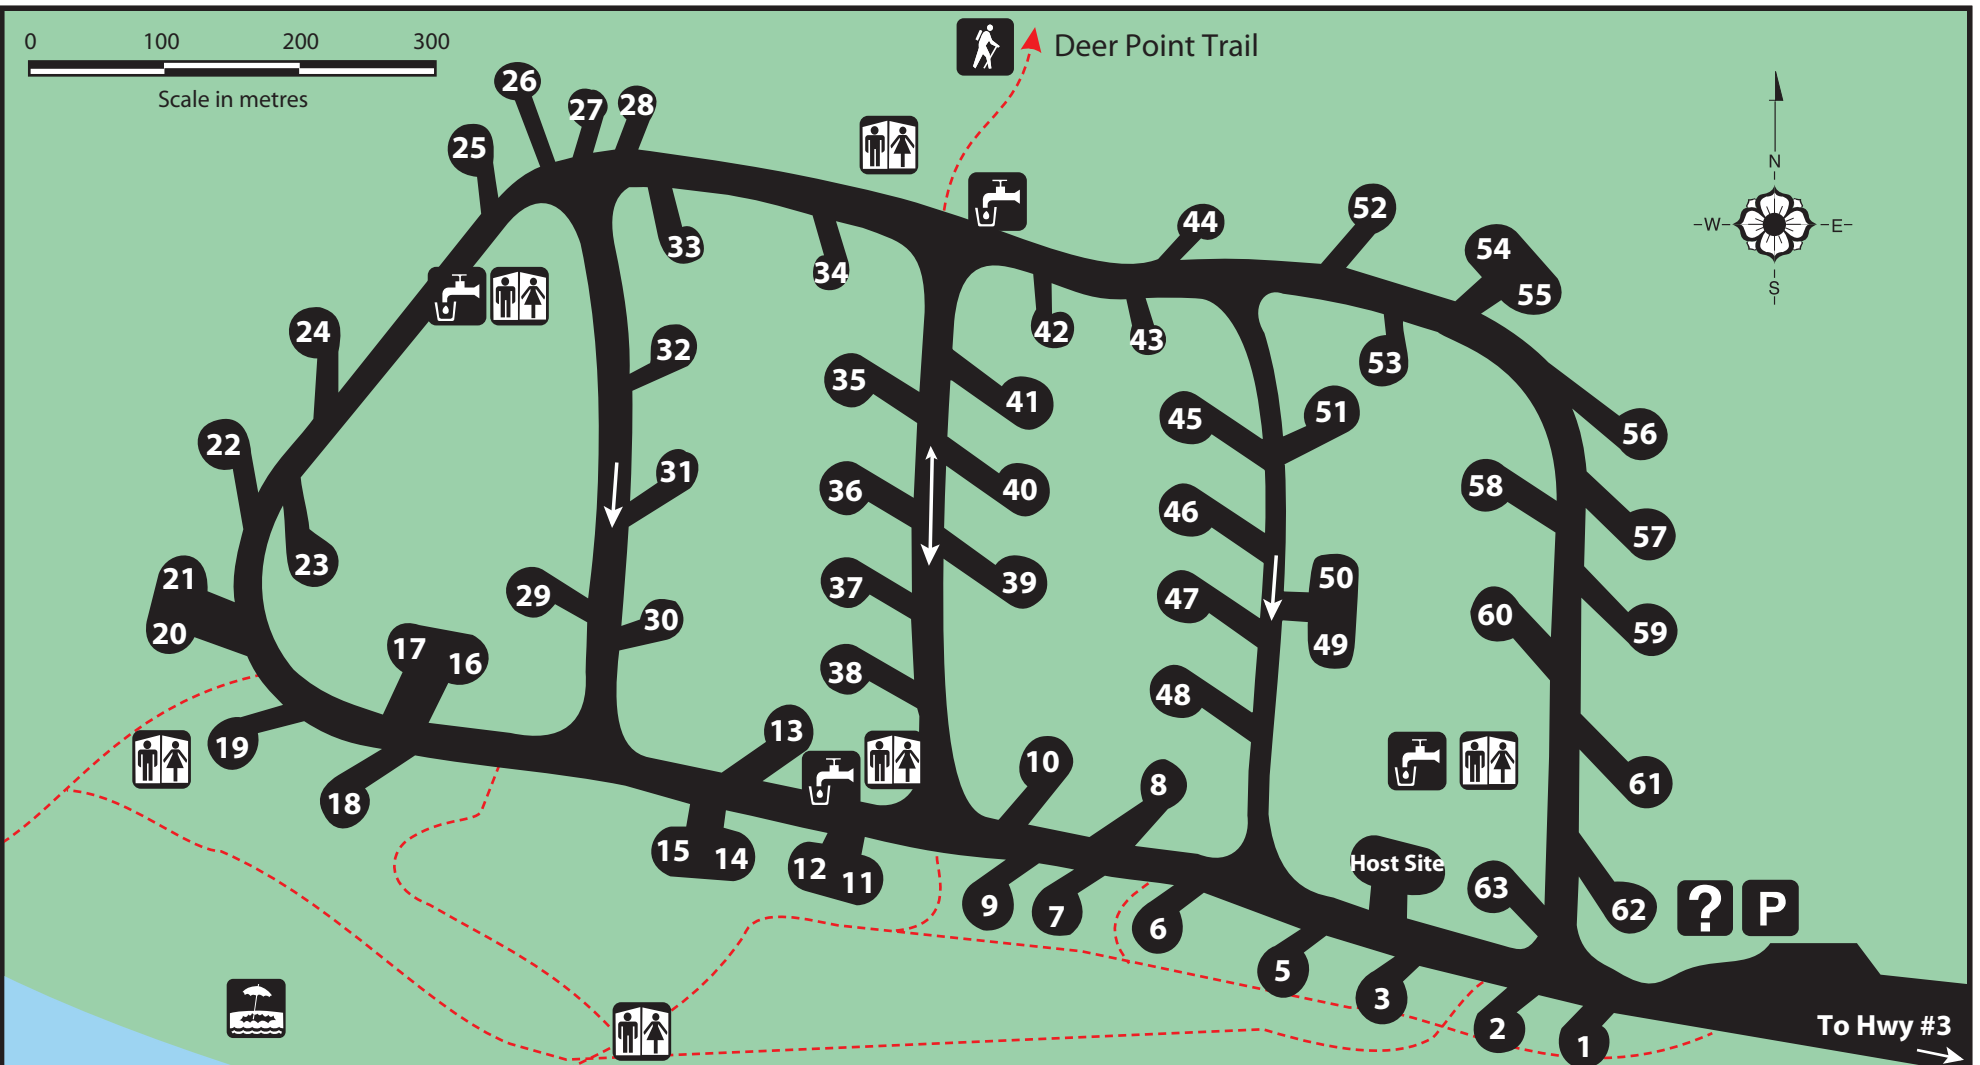

0 100 200 300

Scale in metres

Deer Point Trail

Christina Lake

GLADSTONE
PROVINCIAL PARK
Texas Creek Campground

LEGEND

- Information
- Swimming
- Parking
- Toilets
- Hiking Trail
- Beach
- Boat Launch
- Vehicle/Tent Camping
- Canoeing
- Drinking Water and Garbage
- Fishing
- Water Skiing
- Trail

Updated Jan 09