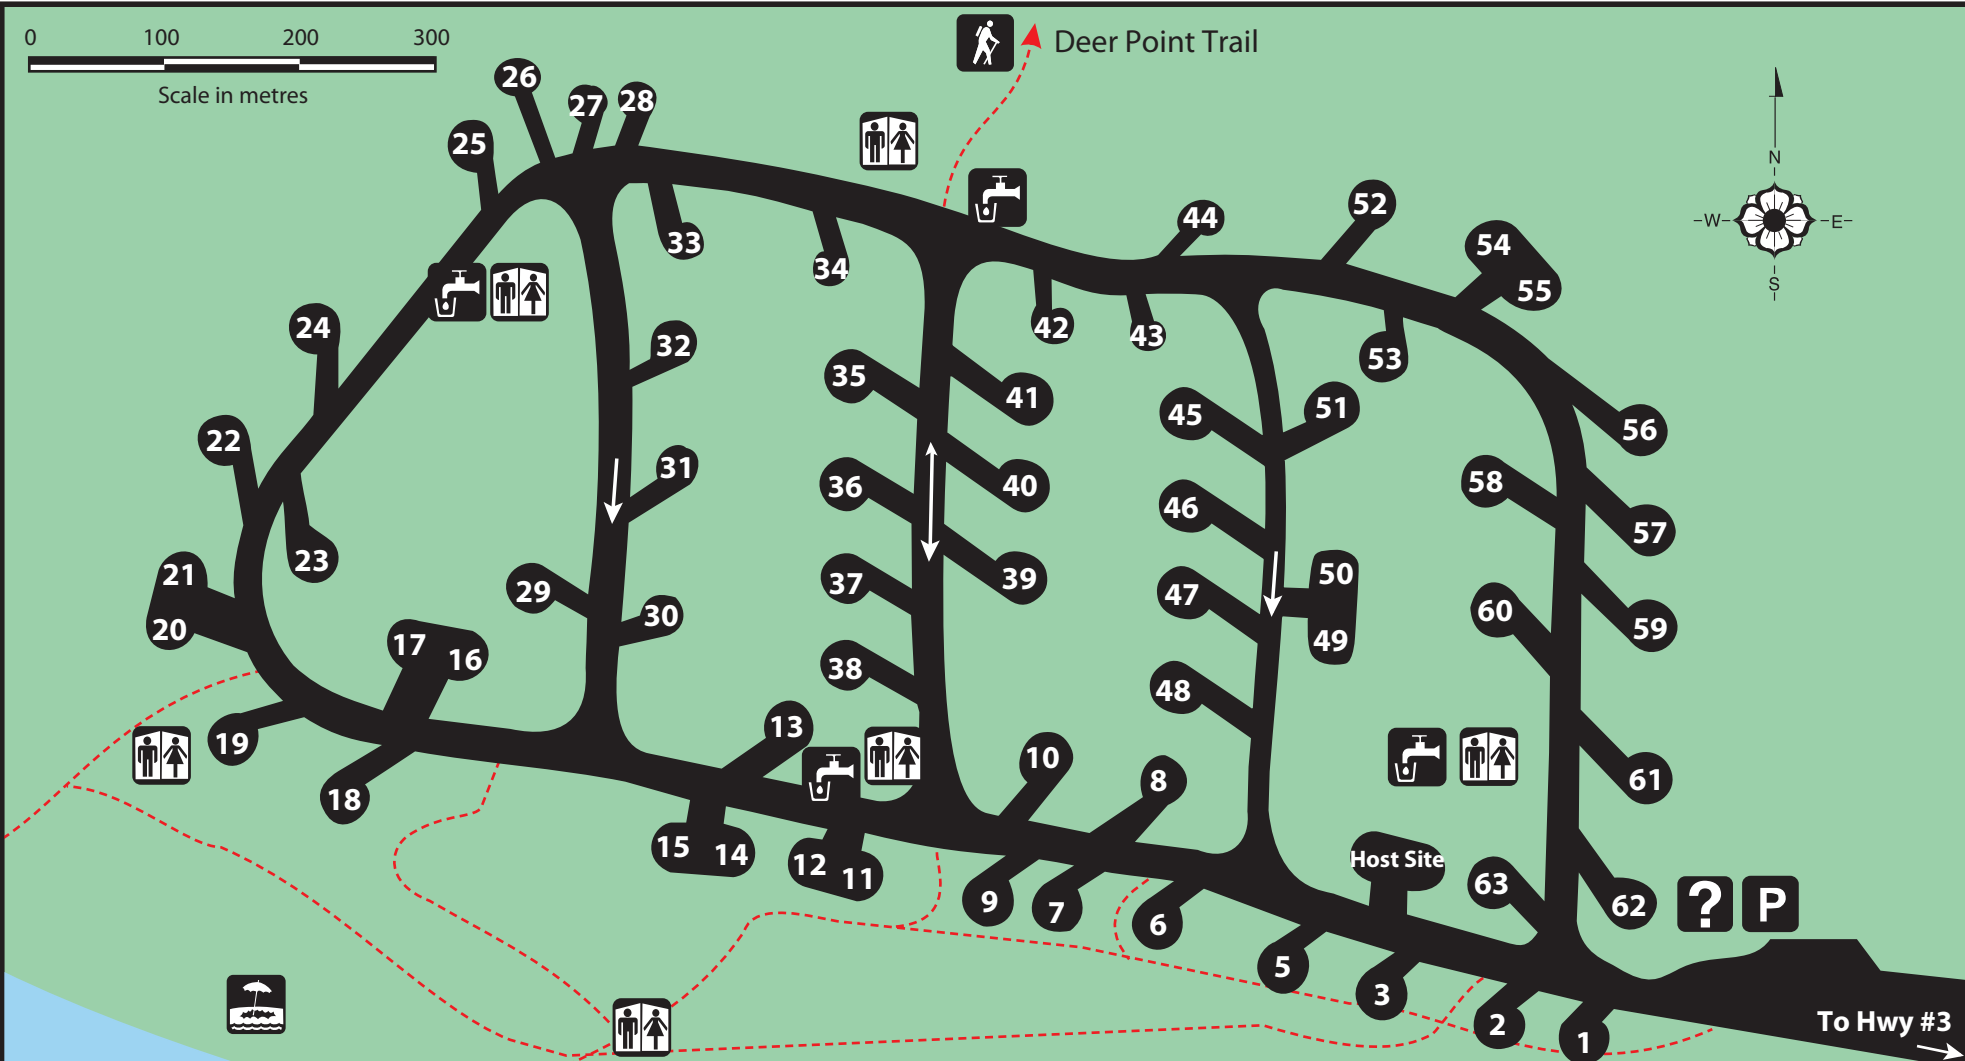

0 100 200 300

Scale in metres

Deer Point Trail

Christina Lake

GLADSTONE
PROVINCIAL PARK
Texas Creek Campground

LEGEND

- Information
- Swimming
- Parking
- Toilets
- Hiking Trail
- Beach
- Boat Launch
- Vehicle/Tent Camping
- Canoeing
- Drinking Water and Garbage
- Fishing
- Water Skiing
- Trail