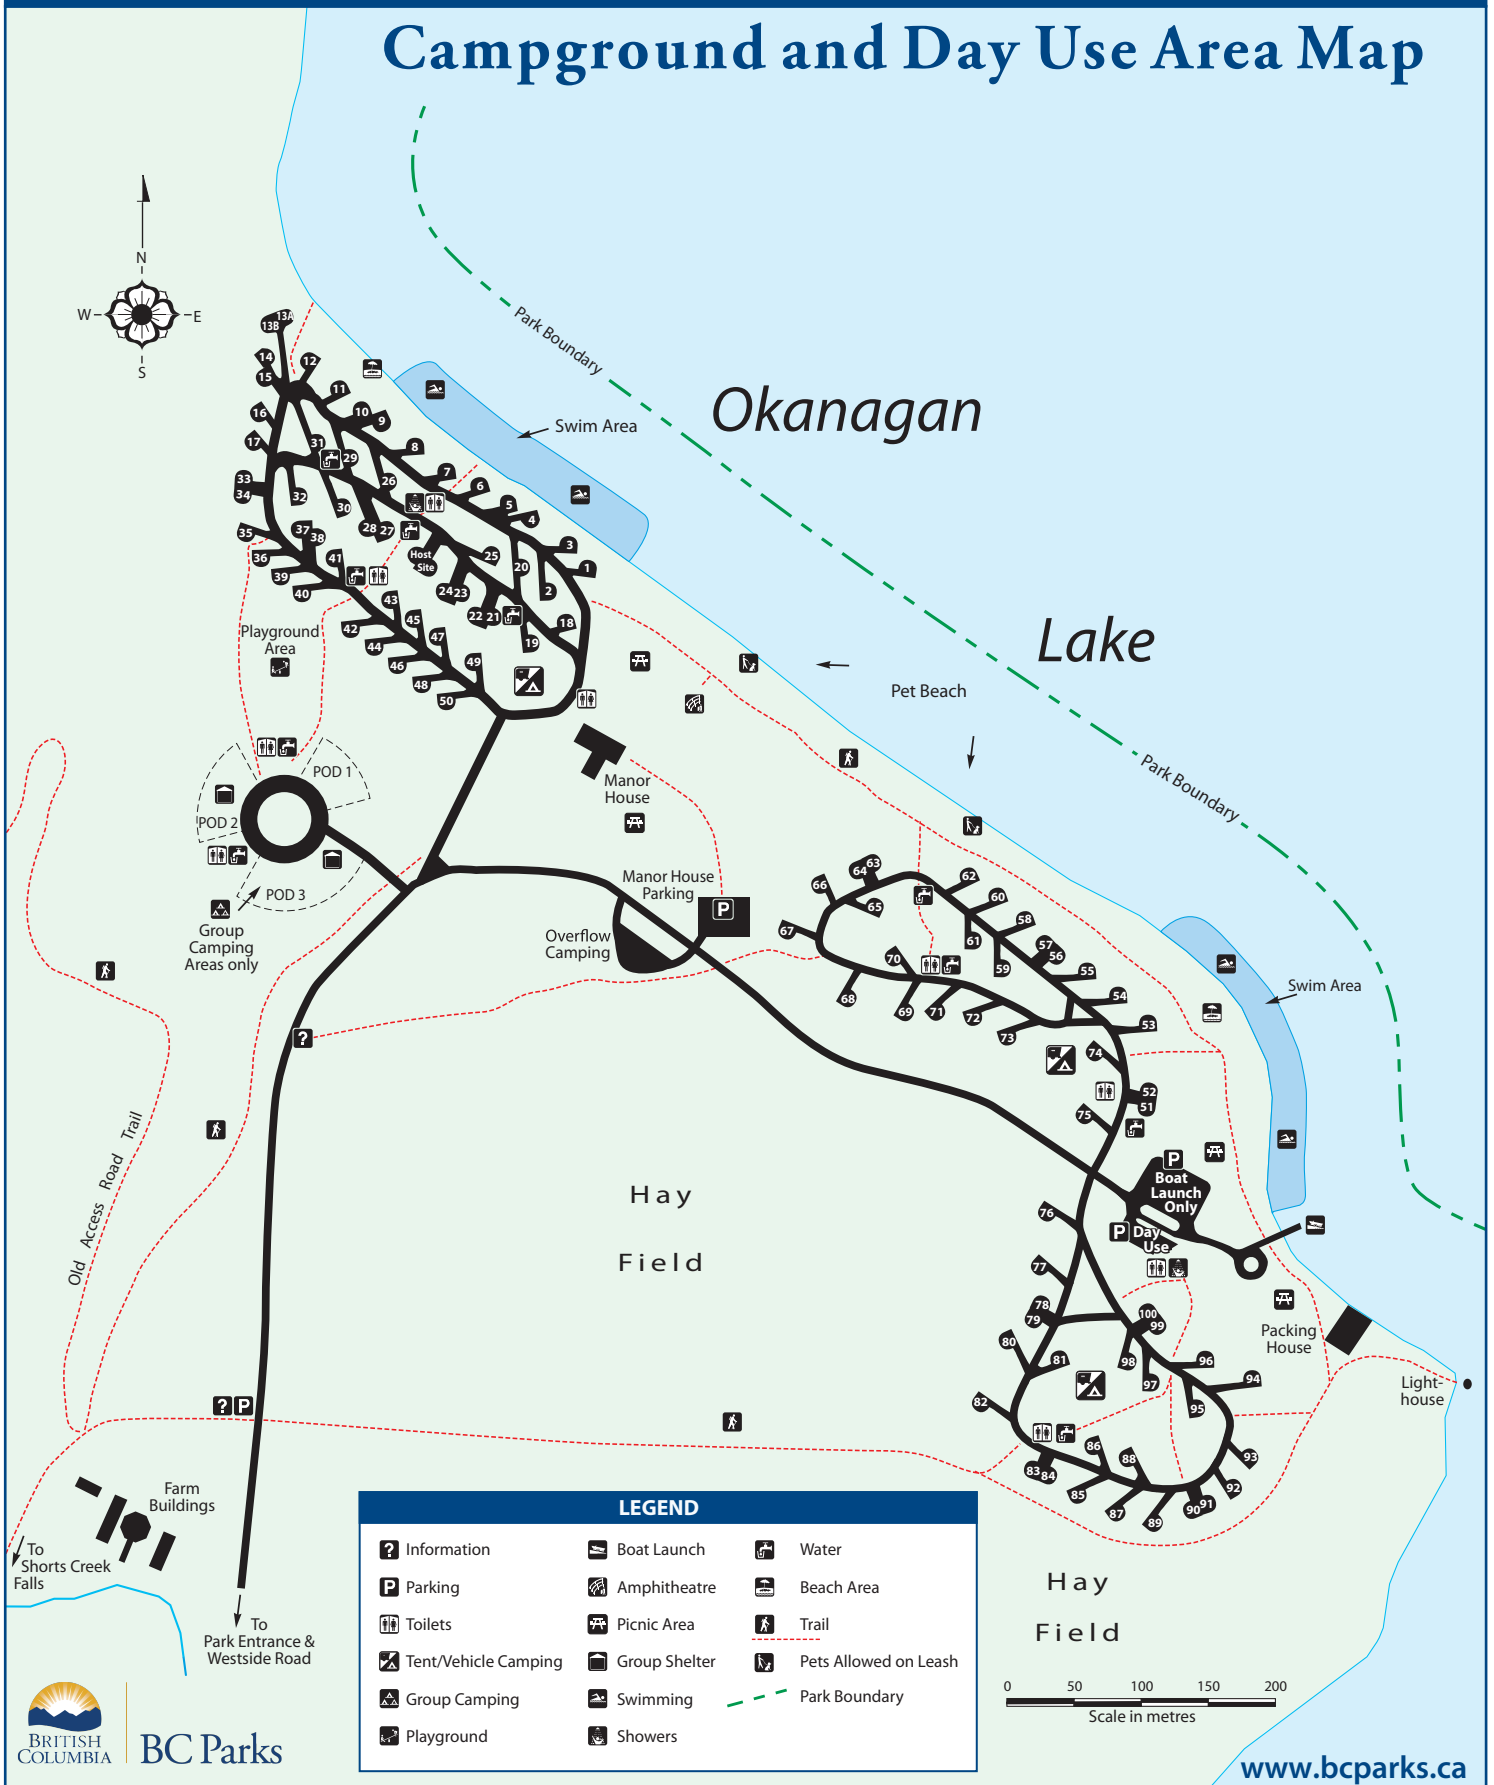

Fintry Provincial Park

Campground and Day Use Area Map

LEGEND		
Information	Boat Launch	Water
Parking	Amphitheatre	Beach Area
Toilets	Picnic Area	Trail
Tent/Vehicle Camping	Group Shelter	Pets Allowed on Leash
Group Camping	Swimming	Park Boundary
Playground	Showers	